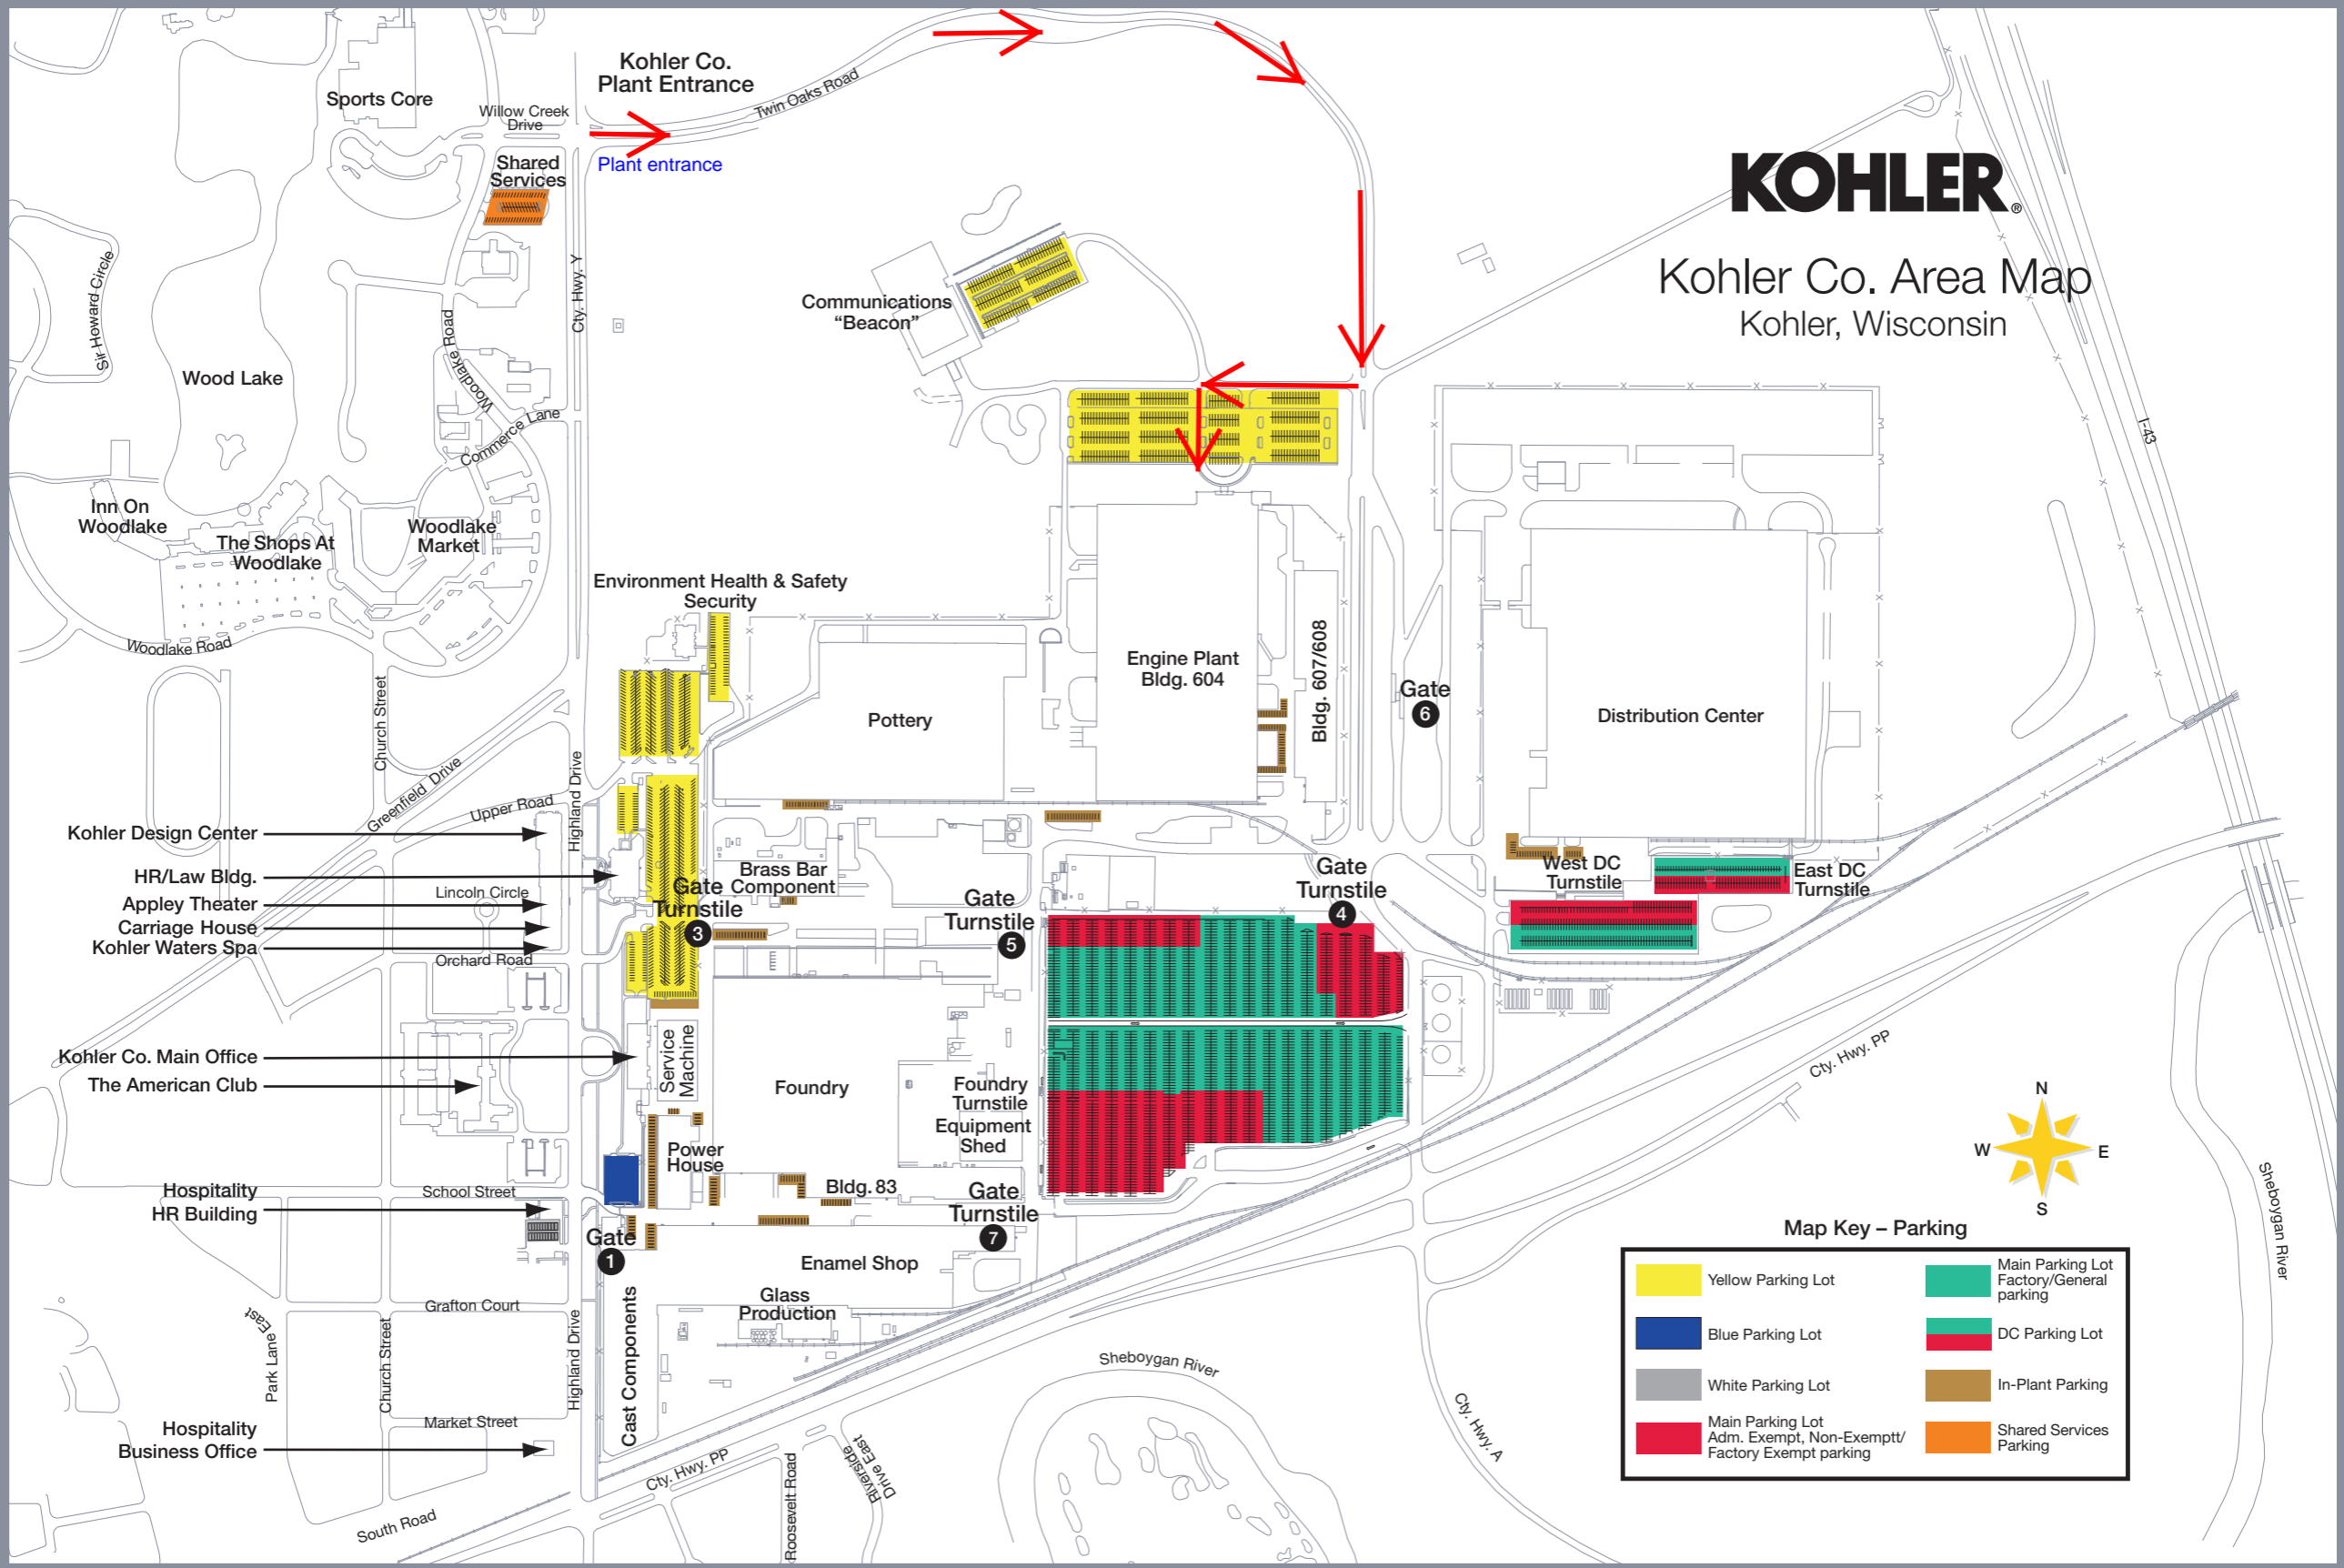

# KOHLER®

## Kohler Co. Area Map Kohler, Wisconsin

Kohler Co.  
Plant Entrance  
Plant entrance

- Kohler Design Center
- HR/Law Bldg.
- Appley Theater
- Carriage House
- Kohler Waters Spa
- Kohler Co. Main Office
- The American Club
- Hospitality HR Building
- Hospitality Business Office

### Map Key - Parking

	Yellow Parking Lot		Main Parking Lot Factory/General parking
	Blue Parking Lot		DC Parking Lot
	White Parking Lot		In-Plant Parking
	Main Parking Lot Adm. Exempt, Non-Exempt/ Factory Exempt parking		Shared Services Parking